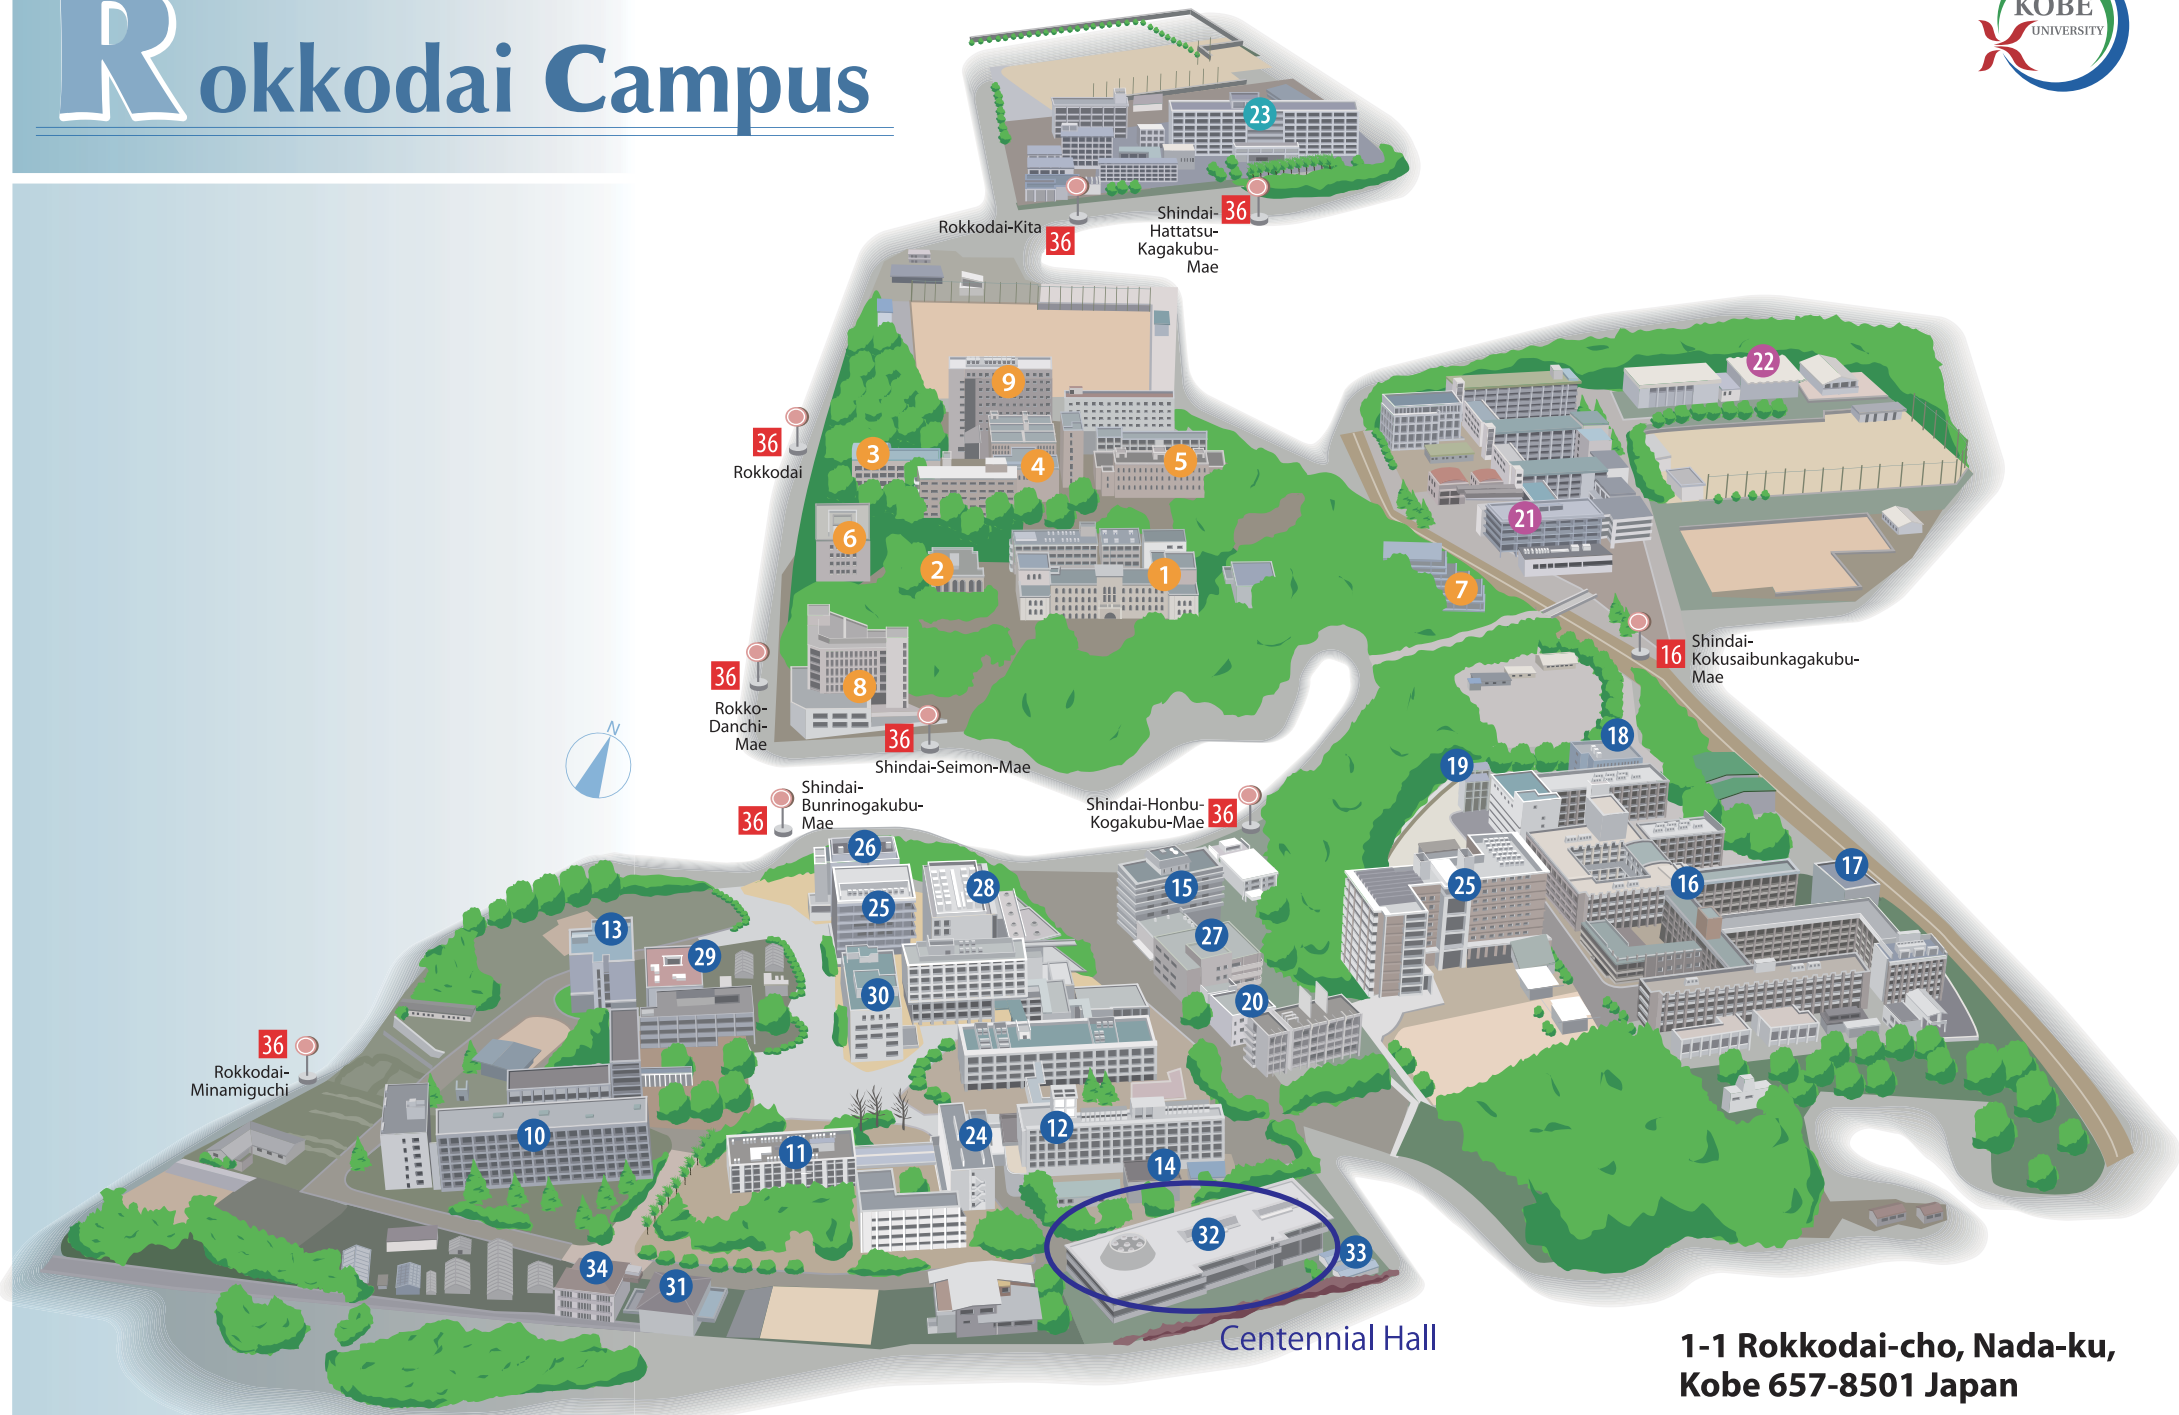

Rokkodai Campus

Centennial Hall

1-1 Rokkodai-cho, Nada-ku,
Kobe 657-8501 Japan

- 1 Main Building
(Graduate School of Economics
Faculty of Economics
Graduate School of Business Administration
School of Business Administration)
- 2 Auditorium
- 3 Graduate School of Law / Faculty of Law
- 4 Library for Social Sciences
- 5 Research Institute for Economics and Business Administration
- 6 Graduate School of International Cooperation Studies
- 7 Student's Hall
- 8 Academia Hall for Social Sciences
- 9 Frontier Hall for Social Sciences (EU Institute in Japan, Kansai)
- 10 Faculty of Agriculture / Graduate School of Agricultural Science
- 11 Faculty of Letters / Graduate School of Humanities
- 12 Faculty of Science / Graduate School of Science
- 13 Center for Supports to Research and Education Activities,
Radioisotope Division
- 14 Center for Supports to Research and Education Activities,
Cryogenic Division
- 15 Administration Offices
(Secretariat / Medical Center for Student Health)
- 16 Faculty of Engineering / Graduate School of Engineering
- 17 Research Center for Urban Safety and Security
- 18 Center for Supports to Research and
Education Activities, Instrumental Analysis Division
- 19 Information Science and Technology Center (annex)
- 20 Information Science and Technology Center (main)
- 21 Student Center
Faculty of Intercultural Studies /
Graduate School of Intercultural Studies
Institute for Promotion of Higher Education
School of Languages and Communication
General Library
Library for Cross-Cultural Studies
- 22 Gymnasium

- 28 Center for Environmental Management
- 29 Office of Collaborative Research and Technology Development
- 30 Research Center for Environmental Genomics
Biosignal Research Center
- 31 Takikawa Memorial Hall
- 32 Kobe University Centennial Hall
(International Convention Center / International Student Center)
- 33 Yamaguchi Seishi Memorial House
- 34 Chobo-kan (Guest House)

NSS6
Venue